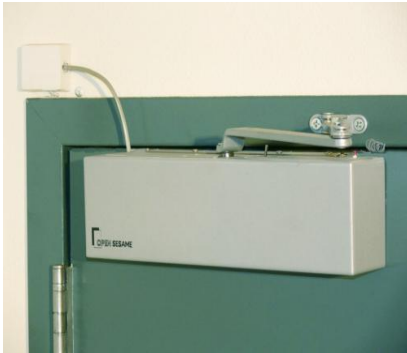

Low Energy Solutions

Open Sesame \$1640.00

Comes with One Key-Fob

One Electric Strike

Works on In swing and out swing doors

Remote Dead bolt \$165.00

Can learn up to 15 Key-Fobs

Weather Resistant Key Pads \$139.00

Door Chime \$36.00

Variety of Push buttons From \$65.00 - \$200.00

Proximity Long range/Short range readers

The control board can operate 1-2 doors and comes with a battery back-up.

Long range reader can reach out max of 36"